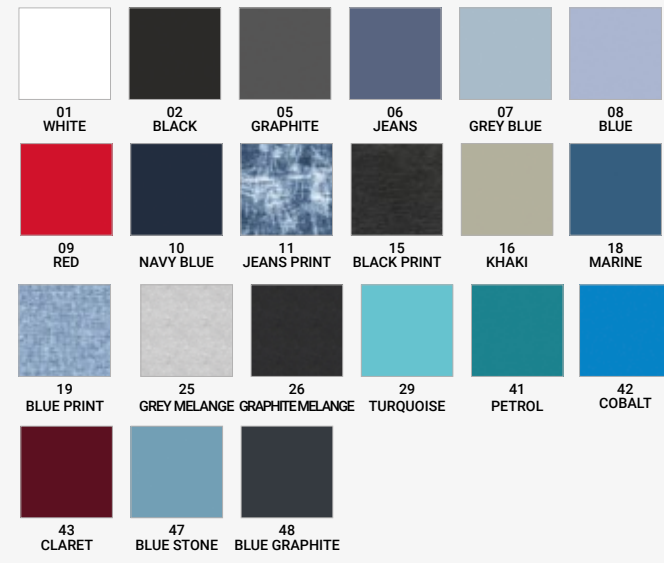

COLOURS OF AUTHENTIC T-SHIRTS

COLOURS OF AUTHENTIC BOXERS SHORTS, SLIPS

COLOURS OF HIGH EMOTION T-SHIRTS

COLOURS OF HIGH EMOTION BOXERS SHORTS

CONTENT

- WOMEN'S PAJAMAS 2
- WOMEN'S PANTS 32
- PLUS SIZE 34
- MOTHER AND DAUGHTER PAJAMAS 36
- GIRLS PAJAMAS 44
- AUTHENTIC CLASSIC 54
- COMFORT 57
- PRIME 60
- VARIOUS 63
- INFINITY 65
- HIGH EMOTION 67
- TATTOO 69
- MILITARY 72
- MEN'S PAJAMAS 75
- MEN'S PANTS 77
- PAJAMAS FOR FAMILY 92
- FATHER AND SON 94
- BOY'S PAJAMAS 97
- YOUNG MEN PAJAMAS 100
- BOY'S BOXERS 106
- KIDS UNDERWEAR 108
- SIZE TABLE 112
- COLOURS LIST / CONTENTS 114